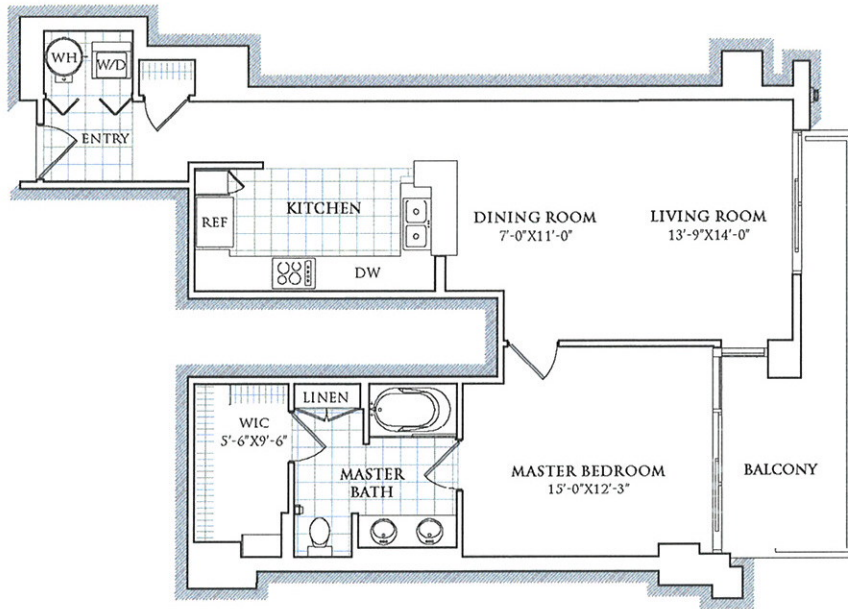

RESIDENCE 318

SCALE: 3/32"=1'

915 SQUARE FEET
1 BEDROOM
1 BATHROOM

The builder reserves the right to change floor plans, elevations specifications and prices without notice. Floor areas are based upon the architect's measurement from CAD drawings. The Purchaser is responsible for satisfying themselves as to the residence layout & floor area. All renderings, floor plans, models & maps are artist's conceptions and are not intended to be an actual depiction of the project in any aspect. Floor plans vary. If you have any questions regarding the above, please discuss it with your Sales Associate/Representative.