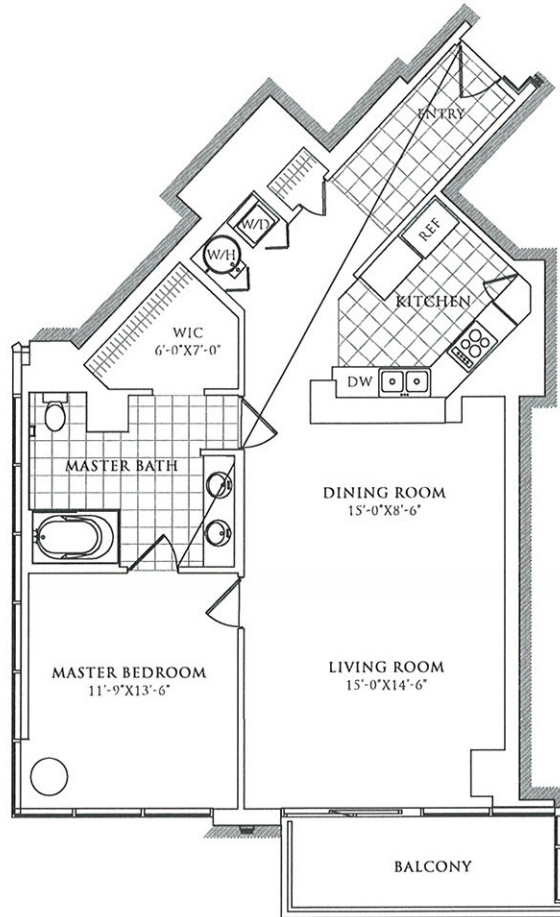

RESIDENCE 307 - 1607

SCALE: 3/32"=1'

996 SQUARE FEET
1 BEDROOM
1 BATHROOM

The builder reserves the right to change floor plans, elevations specifications and prices without notice. Floor areas are based upon the architect's measurement from CAD drawings. The Purchaser is responsible for satisfying themselves as to the residence layout & floor area. All renderings, floor plans, models & maps are artist's conceptions and are not intended to be an actual depiction of the project in any aspect. Floor plans vary. If you have any questions regarding the above, please discuss it with your Sales Associate/Representative.