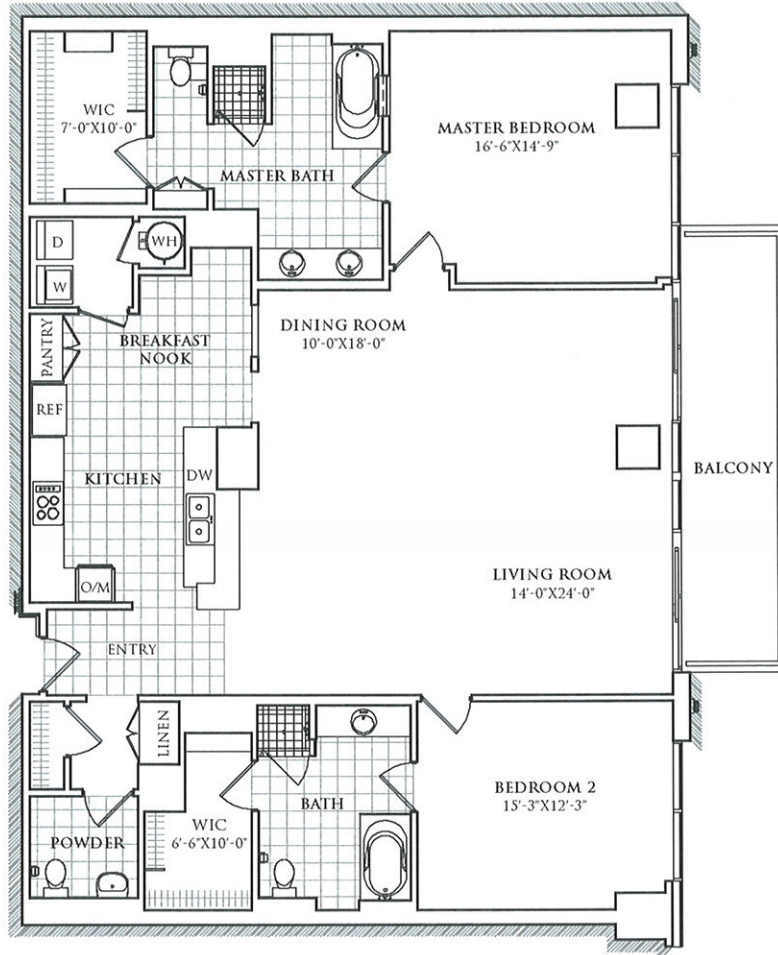

RESIDENCE 1708, 1808, 1906

SCALE: 3/32"=1'

1,993 SQUARE FEET
2 BEDROOMS
2.5 BATHROOMS

This floor plan was prepared to illustrate the general layout and approximate dimensions of the property. It is not intended to be used as a contract or as a basis for any other legal proceedings. The floor plan is subject to change without notice. The floor plan is not intended to be used as a contract or as a basis for any other legal proceedings. The floor plan is not intended to be used as a contract or as a basis for any other legal proceedings. The floor plan is not intended to be used as a contract or as a basis for any other legal proceedings.